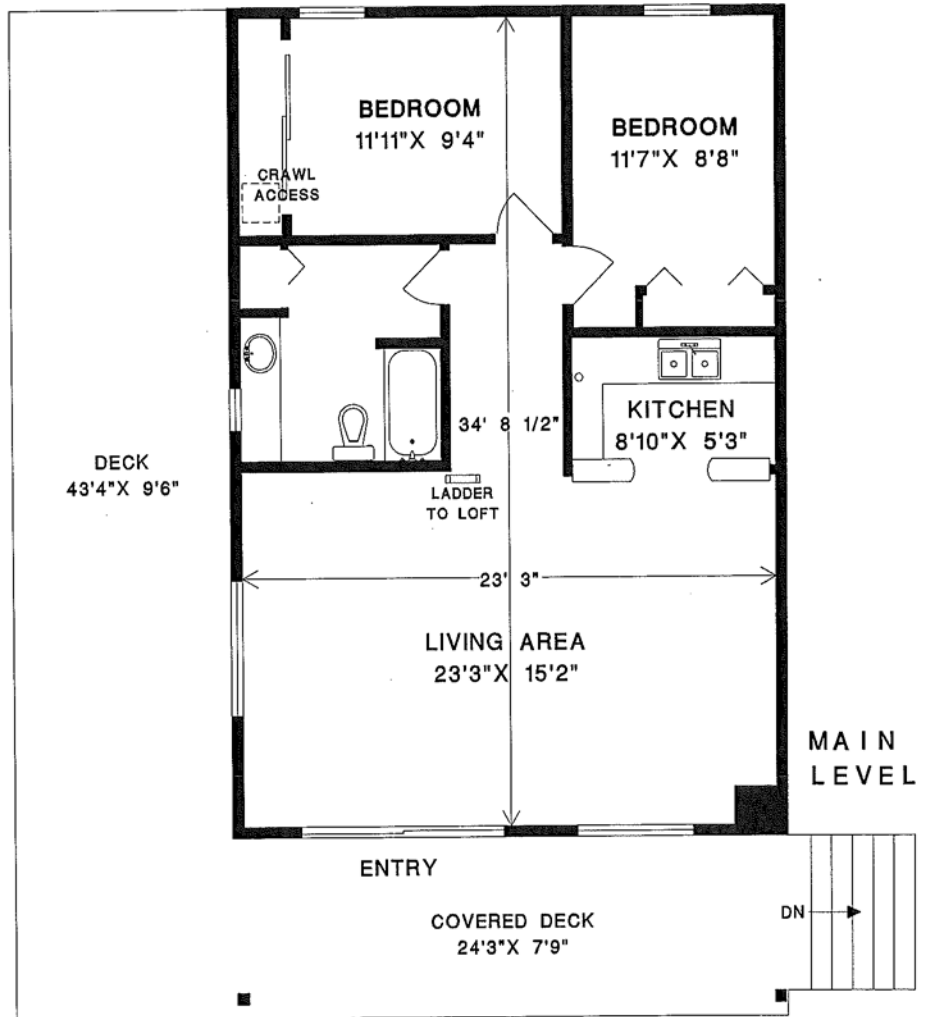

UNIT 21 / 0
CHILKO LAKE RESORT
CHILKO LAKE, BC

MAIN LEVEL	839	SQFT
LOFT LEVEL	222	SQFT
TOTAL	1061	SQFT

DECKS 600 SQFT

NOTE: AREA MEASUREMENT IS TO CENTRE OF ALL WALLS

Private Chalet
2 bdrm + 1 bthrm
Loft
Kitchenette

MEASURE MASTERS
 RICHMOND/DELTA
 (604) 596-8200
 CHILKO21 S90 OCT 15/06