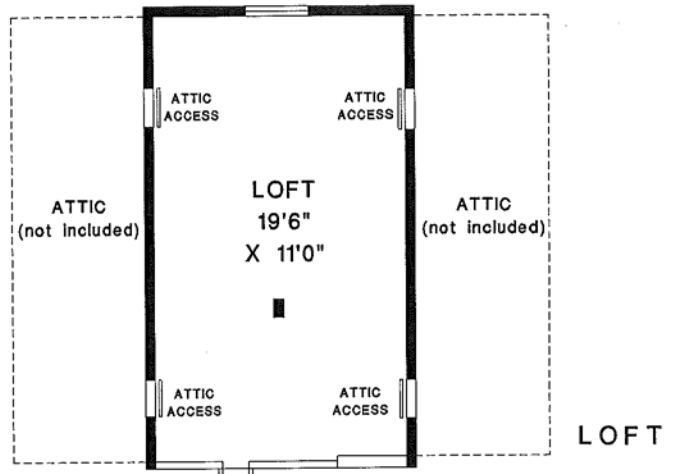

UNIT 21 / 0
CHILKO LAKE RESORT
CHILKO LAKE, BC

MAIN LEVEL	839	SQFT
LOFT LEVEL	222	SQFT
TOTAL	1061	SQFT

DECKS 600 SQFT

NOTE: AREA MEASUREMENT IS TO CENTRE OF ALL WALLS

Private Chalet
2 bdrm + 1 bthrm
Loft
Kitchenette

MEASURE MASTERS
 RICHMOND/DELTA
 (604) 596-8200
 CHILKO21 S90 OCT 15/06