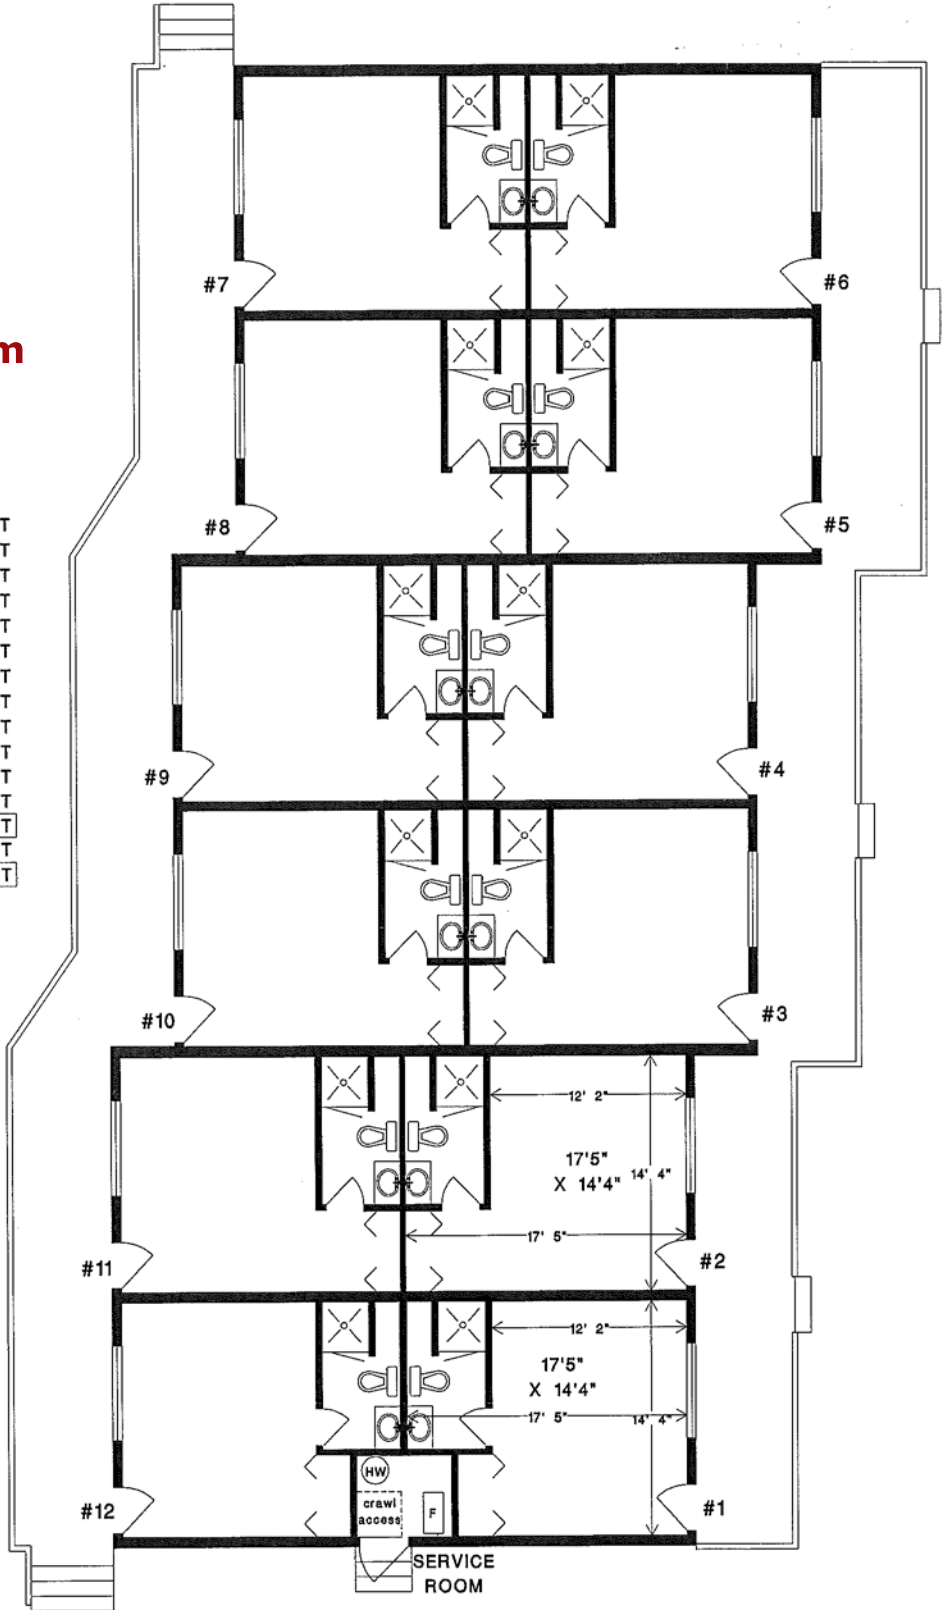

UNITS ~~6~~ 8
 CHILKO LAKE RESORT
 CHILKO LAKE, BC

Lakefron Suite
1 bdrm + 3 pc bthrm

UNIT 1	251	SQFT
UNIT 2	269	SQFT
UNIT 3	268	SQFT
UNIT 4	268	SQFT
UNIT 5	268	SQFT
UNIT 6	268	SQFT
UNIT 7	268	SQFT
UNIT 8	268	SQFT
UNIT 9	268	SQFT
UNIT 10	268	SQFT
UNIT 11	289	SQFT
UNIT 12	251	SQFT
TOTAL	3184	SQFT
SERVICE ROOM	34	SQFT
TOTAL	3218	SQFT

NOTE: AREA MEASUREMENT IS TO CENTRE OF ALL WALLS

ALL UNITS ARE 17'5" X 14'4"

M MEASURE MASTERS
 RICHMOND/DELTA
 (604) 596-8200
 CHIL1-12 S128 OCT 20/08

BED 12